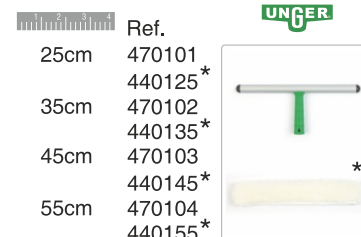

utilaje de limpieza

window cleaning tools
outils lave-vitres