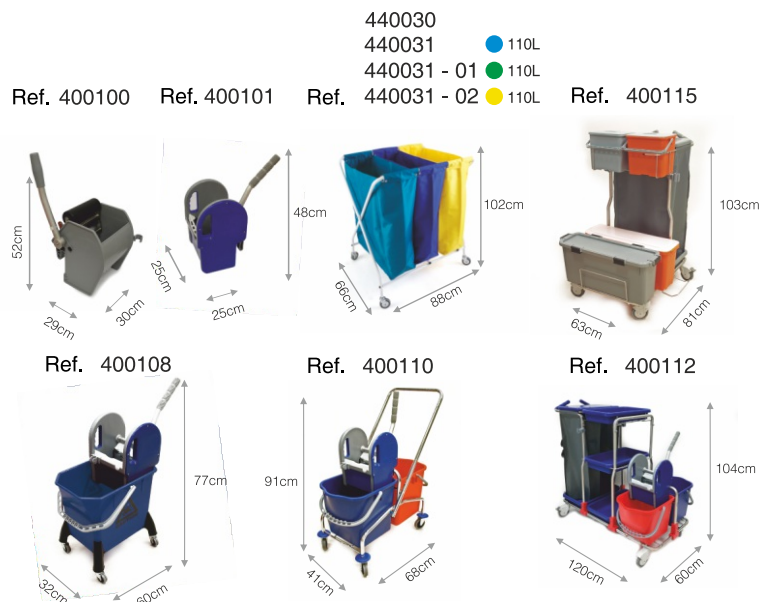

carros y accesorios

trolleys and accessories
chariots et accessoires